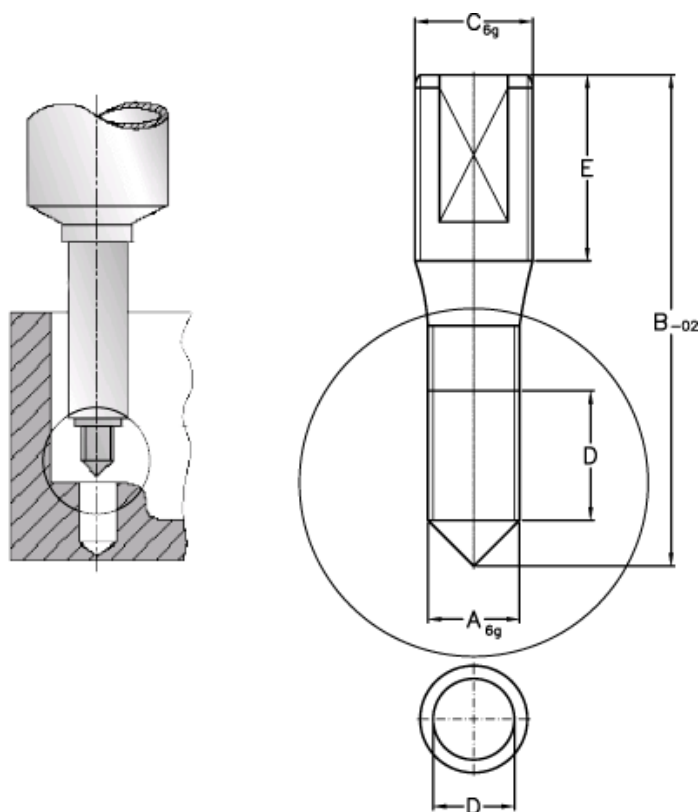

Article number: 12621000030710

Description: Threaded pin 621 000 030.710
For M3

Measures

A = M3
B = 69.5
C = M4
D = 8.4
E = 13